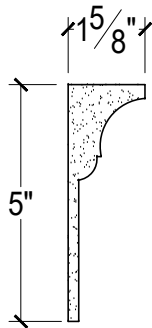

SCALE :3"=1'

SCALE :3"=1'

SCALE :3"=1'

ISOMETRIC

67 Steuben Street
 Brooklyn, NY 11205
 T: 718.534.7000
 F: 718.534.7040
 www.decocraftusa.com

Design Copyright © Decocraft USA Inc. 2010 All rights reserved

NAME:

CROWN

ITEM#

DC505-847B

MATERIAL:

PLASTER

HEIGHT:
5"

PROJECTION:
1 5/8"

FACE:
N/A

REPEAT:
N/A

LENGTH:
96"