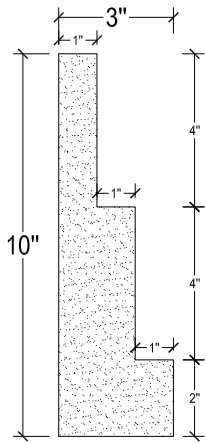

SCALE :4"=1'

SCALE :4"=1'

SCALE :4"=1'

ISOMETRIC

67 Steuben Street
 Brooklyn, NY 11205
 P 718.534.7000
 F 718.534.7040
 www.decocraftusa.com

Design Copyright © Deco Craft USA Inc.2010.All rights reserved

NAME:

PANEL

ITEM#

DC410-182D

MATERIAL:

PLASTER

HEIGHT:

10"

PROJECTION:

3"

FACE:

N/A

REPEAT:

N/A

LENGTH:

96"