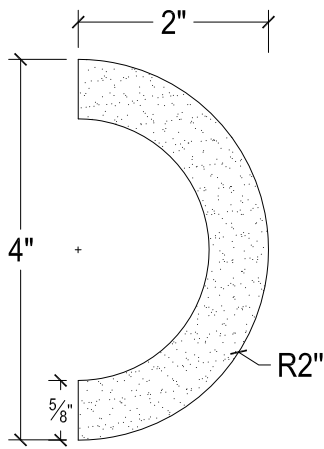

SCALE :2"=1'

SCALE :2"=1'

SCALE :2"=1'

67 Steuben Street  
 Brooklyn, NY 11205  
 T: 718.534.7000  
 F: 718.534.7040  
 www.decocraftusa.com

Design Copyright © Decocraft USA Inc. 2010 All rights reserved

NAME:

PANEL

ITEM#

DC404-679

MATERIAL:

PLASTER

HEIGHT:

4"

PROJECTION:

2"

FACE:

N/A

REPEAT:

N/A

LENGTH:

96"