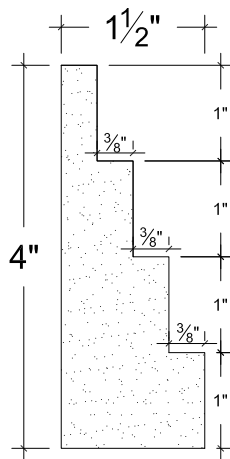

SCALE: 6" = 1'

SCALE: 6" = 1'

SCALE: 6" = 1'

67 Steuben Street
 Brooklyn, NY 11205
 P 718.534.7000
 F 718.534.7040
 www.decocraftusa.com

Design Copyright © Deco Craft USA Inc.2010.All rights reserved

NAME:

PANEL

ITEM#

DC404-182C

MATERIAL:

PLASTER

HEIGHT:

4"

PROJECTION:

1 1/2"

FACE:

N/A

REPEAT:

N/A

LENGTH:

96"