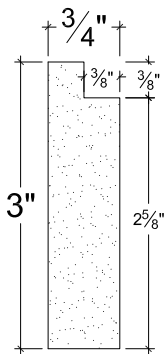

SCALE: 6" - 1"

SCALE: 6" - 1"

SCALE: 6" - 1"

67 Steuben Street
Brooklyn, NY 11205
P 718.534.7000
F 718.534.7040
www.decocraftusa.com

Design Copyright © Deco Craft USA Inc. 2010. All rights reserved

NAME:

PANEL

ITEM#

DC403-382G

MATERIAL:

PLASTER

HEIGHT:

3"

PROJECTION:

3/4"

FACE:

N/A

REPEAT:

N/A

LENGTH:

96"