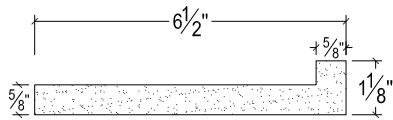

SCALE :3"=1'

SCALE :3"=1'

SCALE :3"=1'

ISOMETRIC

67 Steuben Street
 Brooklyn, NY 11205
 T: 718.534.7000
 F: 718.534.7040
 www.decocraftusa.com

Design Copyright © Decocraft USA Inc. 2010 All rights reserved

NAME:

COVE LIGHTING

ITEM#

DC501-284Y

MATERIAL:

PLASTER

HEIGHT:

1 1/8"

PROJECTION:

6 1/2"

FACE:

N/A

REPEAT:

N/A

LENGTH:

96"