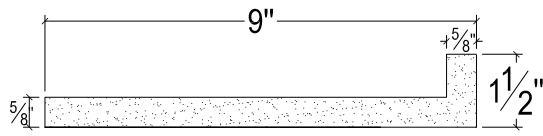

SCALE :3"=1'

SCALE :3"=1'

SCALE :3"=1'

ISOMETRIC

67 Steuben Street  
 Brooklyn, NY 11205  
 T: 718.534.7000  
 F: 718.534.7040  
 www.decocraftusa.com

Design Copyright © Decocraft USA Inc. 2010 All rights reserved

NAME:

COVE LIGHTING

ITEM#

DC501-284X

MATERIAL:

PLASTER

HEIGHT:

1 1/2"

PROJECTION:

9"

FACE:

N/A

REPEAT:

N/A

LENGTH:

96"