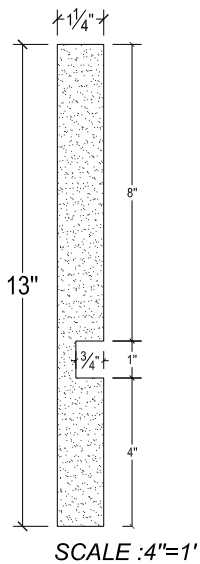

SCALE :4"=1'

SCALE :4"=1'

SCALE :4"=1'

ISOMETRIC

67 Steuben Street
 Brooklyn, NY 11205
 T: 718.534.7000
 F: 718.534.7040
 www.decocraftusa.com

Design Copyright © Decocraft USA Inc. 2010 All rights reserved

NAME:

PANEL

ITEM#

DC413-880

MATERIAL:

PLASTER

HEIGHT:
13"

PROJECTION:
1 1/4"

FACE:
N/A

REPEAT:
N/A

LENGTH:
96"