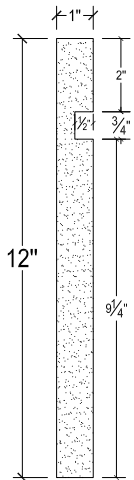

SCALE :4"=1'

SCALE :4"=1'

67 Steuben Street
Brooklyn, NY 11205
T: 718.534.7000
F: 718.534.7040
www.decocraftusa.com

Design Copyright © Decocraft USA Inc. 2010 All rights reserved

NAME:

PANEL

ITEM#

DC412-880

MATERIAL:

PLASTER

HEIGHT:
12"

PROJECTION:
1"

FACE:
N/A

REPEAT:
N/A

LENGTH:
96"