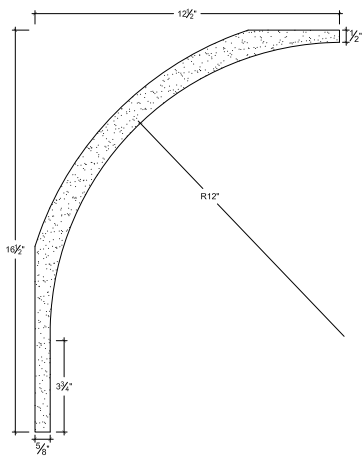

SCALE: 1 1/2" - 1"

SCALE: 1 1/2" - 1"

SCALE: 1 1/2" - 1"

67 Steuben Street
 Brooklyn, NY 11205
 P 718.534.7000
 F 718.534.7040
www.decocraftusa.com

Design Copyright © Deco Craft USA Inc.2010.All rights reserved

NAME:

COVE

ITEM#

DC516-121

MATERIAL:

PLASTER

HEIGHT:

16 1/2"

PROJECTION:

12 1/2"

FACE:

20 11/16"

REPEAT:

N/A

LENGTH:

96"