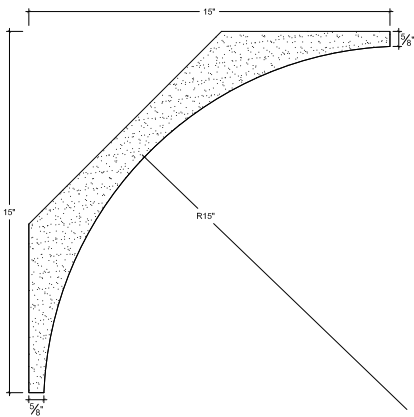

SCALE: 1 1/2" - 1"

SCALE: 1 1/2" - 1"

SCALE: 1 1/2" - 1"

67 Steuben Street
 Brooklyn, NY 11205
 P 718.534.7000
 F 718.534.7040
 www.decocraftusa.com

Design Copyright © Deco Craft USA Inc.2010.All rights reserved

NAME:

COVE

ITEM#

DC515-121

MATERIAL:

PLASTER

HEIGHT:
15"

PROJECTION:
15"

FACE:
21 3/16"

REPEAT:
N/A

LENGTH:
96"