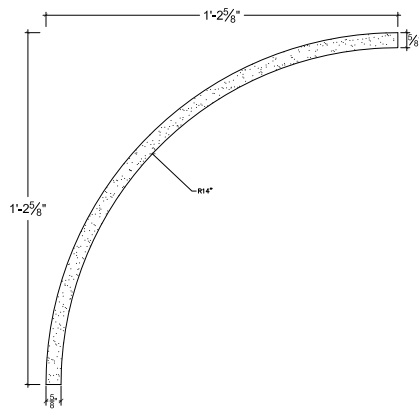

SCALE: 1 1/2" - 1"

SCALE: 1 1/2" - 1"

SCALE: 1 1/2" - 1"

67 Steuben Street  
 Brooklyn, NY 11205  
 P 718.534.7000  
 F 718.534.7040  
 www.decocraftusa.com

Design Copyright © Deco Craft USA Inc.2010.All rights reserved

NAME:

**COVE**

ITEM#

**DC514-121B**

MATERIAL:

**PLASTER**

HEIGHT:

14 5/8"

PROJECTION:

14 5/8"

FACE:

20 11/16"

REPEAT:

N/A

LENGTH:

96"