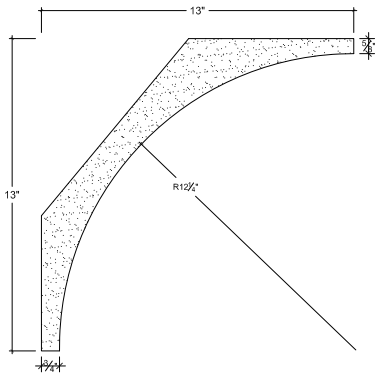

SCALE: 1 1/2" - 1"

SCALE: 1 1/2" - 1"

SCALE: 1 1/2" - 1"

67 Steuben Street
 Brooklyn, NY 11205
 P 718.534.7000
 F 718.534.7040
 www.decocraftusa.com

Design Copyright © Deco Craft USA Inc.2010.All rights reserved

NAME:

COVE

ITEM#

DC513-121B

MATERIAL:

PLASTER

HEIGHT:

13"

PROJECTION:

13"

FACE:

18 3/8"

REPEAT:

N/A

LENGTH:

96"