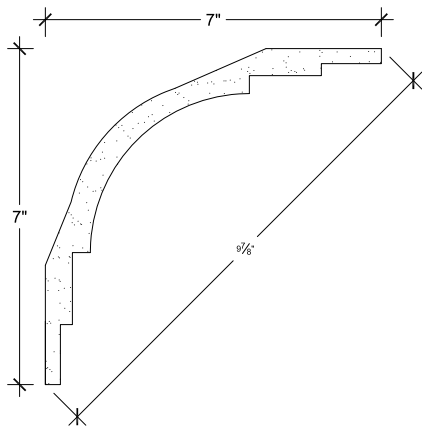

SCALE: 3" = 1'

SCALE: 3" = 1'

SCALE: 3" = 1'

67 Steuben Street
 Brooklyn, NY 11205
 P 718.534.7000
 F 718.534.7040
 www.decocraftusa.com

Design Copyright © Deco Craft USA Inc. 2010. All rights reserved

NAME:	COVE	HEIGHT:	7"
ITEM#	DC507-010B	PROJECTION:	7"
MATERIAL:	PLASTER	FACE:	9 7/8"
		REPEAT:	N/A
		LENGTH:	96"