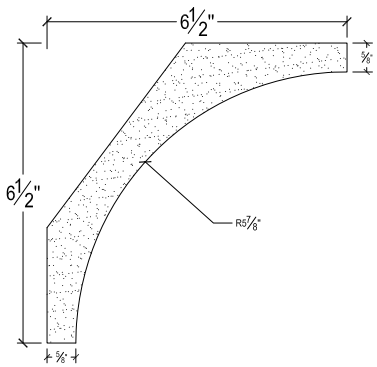

SCALE :3"=1'

SCALE :3"=1'

SCALE :3"=1'

ISOMETRIC

67 Steuben Street  
 Brooklyn, NY 11205  
 T: 718.534.7000  
 F: 718.534.7040  
 www.decocraftusa.com

Design Copyright © Decocraft USA Inc. 2010 All rights reserved

NAME:

COVE

ITEM#

DC506-121F

MATERIAL:

PLASTER

HEIGHT:

6 1/2"

PROJECTION:

6 1/2"

FACE:

9 3/16"

REPEAT:

N/A

LENGTH:

96"