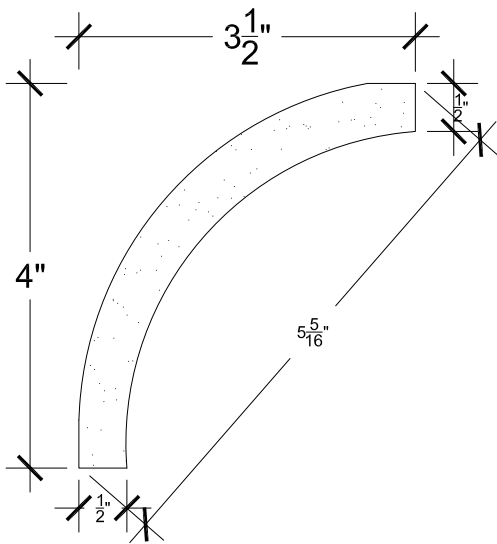

SCALE: 6" = 1'

SCALE: 6" = 1'

SCALE: 6" = 1'

67 Steuben Street
 Brooklyn, NY 11205
 P 718.534.7000
 F 718.534.7040
 www.decocraftusa.com

Design Copyright © Deco Craft USA Inc.2010.All rights reserved

NAME:

COVE

ITEM#

DC504-121G

MATERIAL:

PLASTER

HEIGHT:

4"

PROJECTION:

3 1/2"

FACE:

5 5/16"

REPEAT:

N/A

LENGTH:

96"