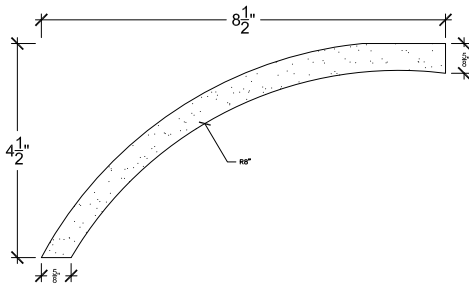

SCALE: 3" - 1"

SCALE: 3" - 1"

SCALE: 3" - 1"

67 Steuben Street
 Brooklyn, NY 11205
 P 718.534.7000
 F 718.534.7040
 www.decocraftusa.com

Design Copyright © Deco Craft USA Inc.2010.All rights reserved

NAME:

COVE

ITEM#

DC504-121F

MATERIAL:

PLASTER

HEIGHT:

4 1/2"

PROJECTION:

8 1/2"

FACE:

9 5/8"

REPEAT:

N/A

LENGTH:

96"