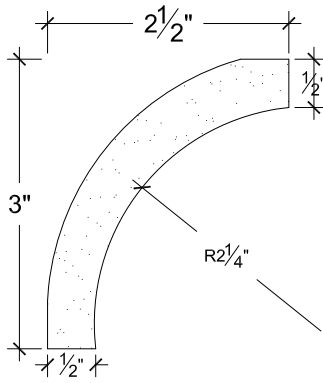

SCALE: 6" - 1"

SCALE: 6" - 1"

SCALE: 6" - 1"

67 Steuben Street  
 Brooklyn, NY 11205  
 P 718.534.7000  
 F 718.534.7040  
 www.decocraftusa.com

Design Copyright © Deco Craft USA Inc.2010.All rights reserved

NAME:

**CROWN**

ITEM#

**DC503-121K**

MATERIAL:

**PLASTER**

HEIGHT:

**3"**

PROJECTION:

**2 1/2"**

FACE:

**3 7/8"**

REPEAT:

**N/A**

LENGTH:

**96"**