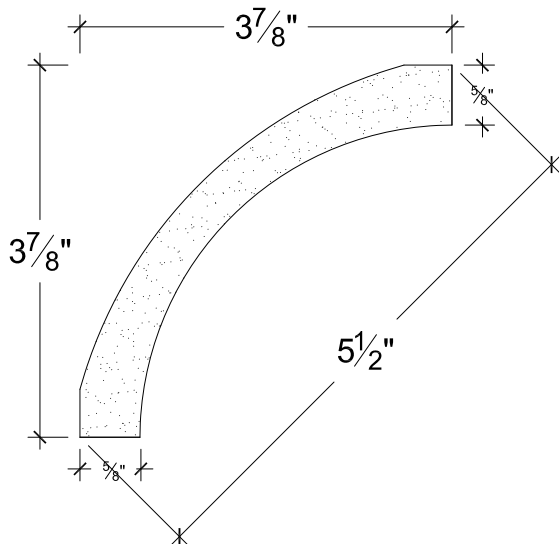

SCALE: 6" = 1'

SCALE: 6" = 1'

SCALE: 6" = 1'

67 Steuben Street
 Brooklyn, NY 11205
 P 718.534.7000
 F 718.534.7040
 www.decocraftusa.com

Design Copyright © Deco Craft USA Inc.2010.All rights reserved

NAME:

COVE

ITEM#

DC503-1211

MATERIAL:

PLASTER

HEIGHT:

3 7/8"

PROJECTION:

3 7/8"

FACE:

5 1/2"

REPEAT:

N/A

LENGTH:

96"