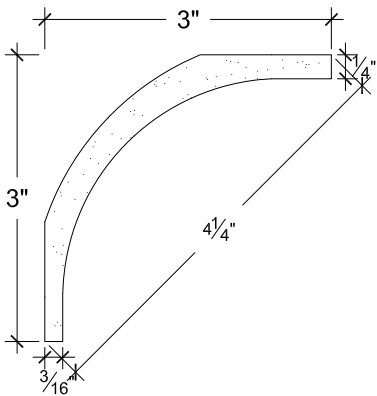

SCALE: 6" - 1"

SCALE: 6" - 1"

SCALE: 6" - 1"

67 Steuben Street  
 Brooklyn, NY 11205  
 P 718.534.7000  
 F 718.534.7040  
 www.decocraftusa.com

Design Copyright © Deco Craft USA Inc.2010.All rights reserved

NAME:

**CROWN**

ITEM#

**DC503-121G**

MATERIAL:

**PLASTER**

HEIGHT:

3"

PROJECTION:

3"

FACE:

4 1/4"

REPEAT:

N/A

LENGTH:

96"