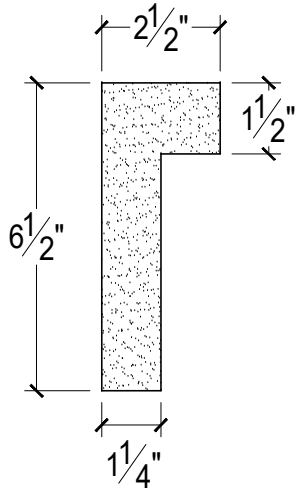

SCALE :3"=1'

SCALE :3"=1'

SCALE :3"=1'

ISOMETRIC

67 Steuben Street
 Brooklyn, NY 11205
 T: 718.534.7000
 F: 718.534.7040
 www.decocraftusa.com

Design Copyright © Decocraft USA Inc. 2010 All rights reserved

NAME:

CROWN

ITEM#

DC502-790

MATERIAL:

PLASTER

HEIGHT:

6 1/2"

PROJECTION:

2 1/2"

FACE:

N/A

REPEAT:

N/A

LENGTH:

96"