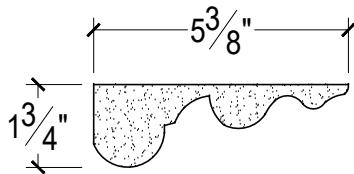

SCALE :3"=1'

SCALE :3"=1'

SCALE :3"=1'

ISOMETRIC

67 Steuben Street
 Brooklyn, NY 11205
 T: 718.534.7000
 F: 718.534.7040
 www.decocraftusa.com

Design Copyright © Decocraft USA Inc. 2010 All rights reserved

NAME:

CROWN

ITEM#

DC501-865

MATERIAL:

PLASTER

HEIGHT:

1 3/4"

PROJECTION:

5 3/8"

FACE:

N/A

REPEAT:

N/A

LENGTH:

96"