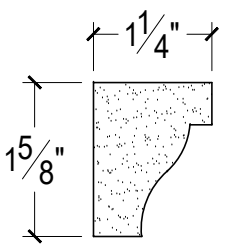

SCALE :2"=1'

SCALE :2"=1'

SCALE :2"=1'

ISOMETRIC

67 Steuben Street
 Brooklyn, NY 11205
 T: 718.534.7000
 F: 718.534.7040
 www.decocraftusa.com

Design Copyright © Decocraft USA Inc. 2010 All rights reserved

NAME:	PANEL	HEIGHT:	1 5/8"
ITEM#	DC501-819	PROJECTION:	1 1/4"
MATERIAL:	PLASTER	FACE:	1 5/8"
		REPEAT:	N/A
		LENGTH:	96"