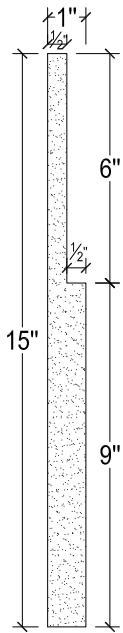

SCALE :4"=1'

SCALE :4"=1'

SCALE :4"=1'

67 Steuben Street  
 Brooklyn, NY 11205  
 T: 718.534.7000  
 F: 718.534.7040  
 www.decocraftusa.com

Design Copyright © Decocraft USA Inc. 2010 All rights reserved

NAME:

**PANEL**

ITEM#

**DC415-382B**

MATERIAL:

**PLASTER**

HEIGHT:

**15"**

PROJECTION:

**1"**

FACE:

**N/A**

REPEAT:

**N/A**

LENGTH:

**96"**