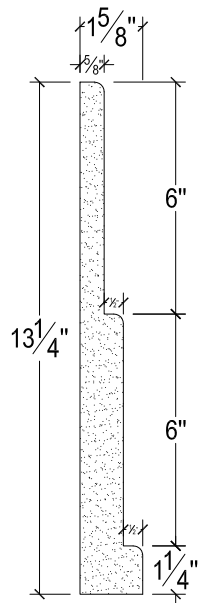

SCALE :4"=1'

SCALE :4"=1'

SCALE :4"=1'

67 Steuben Street
 Brooklyn, NY 11205
 T: 718.534.7000
 F: 718.534.7040
 www.decocraftusa.com

Design Copyright © Decocraft USA Inc. 2010 All rights reserved

NAME:

PANEL

ITEM#

DC413-182B

MATERIAL:

PLASTER

HEIGHT:

13 1/4"

PROJECTION:

1 5/8"

FACE:

N/A

REPEAT:

N/A

LENGTH:

96"