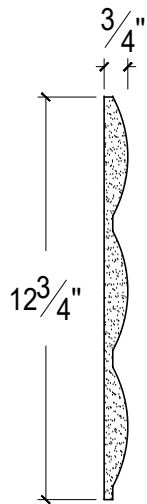

SCALE :5"=1'

SCALE :5"=1'

SCALE :5"=1'

ISOMETRIC

67 Steuben Street
 Brooklyn, NY 11205
 T: 718.534.7000
 F: 718.534.7040
 www.decocraftusa.com

Design Copyright © Decocraft USA Inc. 2010 All rights reserved

NAME:

PANEL

ITEM#

DC412-794

MATERIAL:

PLASTER

HEIGHT:

12 3/4"

PROJECTION:

3/4"

FACE:

12 3/4"

REPEAT:

N/A

LENGTH:

96"