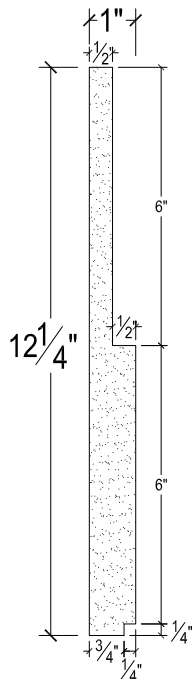

SCALE :3"=1'

SCALE :3"=1'

ISOMETRIC

67 Steuben Street
 Brooklyn, NY 11205
 P 718.534.7000
 F 718.534.7040
 www.decocraftusa.com

Design Copyright © Deco Craft USA Inc.2010.All rights reserved

NAME:

PANEL

ITEM#

DC412-182C

MATERIAL:

PLASTER

HEIGHT:
12 1/4"

PROJECTION:
1"

FACE:
N/A

REPEAT:
N/A

LENGTH:
96"