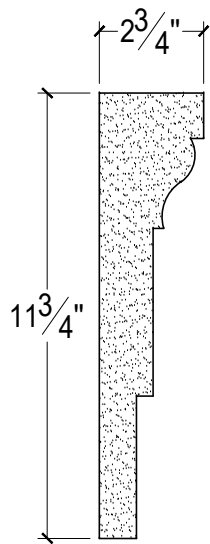

SCALE :4"=1'

SCALE :4"=1'

SCALE :4"=1'

ISOMETRIC

67 Steuben Street  
 Brooklyn, NY 11205  
 T: 718.534.7000  
 F: 718.534.7040  
 www.decocraftusa.com

Design Copyright © Decocraft USA Inc. 2010 All rights reserved

NAME:

**PANEL**

ITEM#

**DC411-854**

MATERIAL:

**PLASTER**

HEIGHT:

11 3/4"

PROJECTION:

2 3/4"

FACE:

N/A

REPEAT:

N/A

LENGTH:

96"