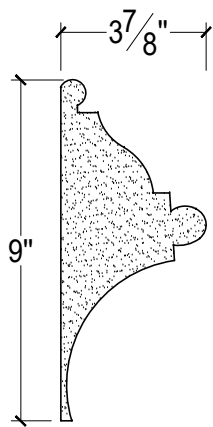

SCALE :4"=1'

SCALE :4"=1'

SCALE :4"=1'

ISOMETRIC

67 Steuben Street
 Brooklyn, NY 11205
 T: 718.534.7000
 F: 718.534.7040
 www.decocraftusa.com

Design Copyright © Decocraft USA Inc. 2010 All rights reserved

NAME:

PANEL

ITEM#

DC409-761

MATERIAL:

PLASTER

HEIGHT:
9"

PROJECTION:
3 7/8"

FACE:
N/A

REPEAT:
N/A

LENGTH:
96"