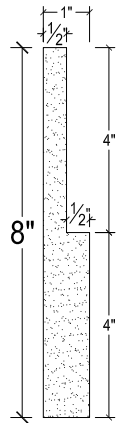

SCALE :3"=1'

SCALE :3"=1'

SCALE :3"=1'

ISOMETRIC

67 Steuben Street
 Brooklyn, NY 11205
 P 718.534.7000
 F 718.534.7040
 www.decocraftusa.com

Design Copyright © Deco Craft USA Inc.2010.All rights reserved

NAME:

PANEL

ITEM#

DC408-382G

MATERIAL:

PLASTER

HEIGHT:
8"

PROJECTION:
1"

FACE:
N/A

REPEAT:
N/A

LENGTH:
96"