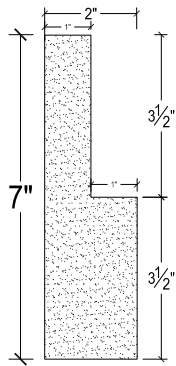

SCALE :3"=1'

SCALE :3"=1'

SCALE :3"=1'

ISOMETRIC

67 Steuben Street  
 Brooklyn, NY 11205  
 P 718.534.7000  
 F 718.534.7040  
 www.decocraftusa.com

Design Copyright © Deco Craft USA Inc.2010.All rights reserved

NAME:

PANEL

ITEM#

DC407-382

MATERIAL:

PLASTER

HEIGHT:  
7"

PROJECTION:  
2"

FACE:  
N/A

REPEAT:  
N/A

LENGTH:  
96"