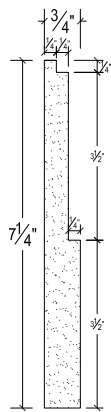

SCALE :3"=1'

SCALE :3"=1'

SCALE :3"=1'

ISOMETRIC

67 Steuben Street
 Brooklyn, NY 11205
 P 718.534.7000
 F 718.534.7040
 www.decocraftusa.com

Design Copyright © Deco Craft USA Inc.2010.All rights reserved

NAME:

PANEL

ITEM#

DC407-182F

MATERIAL:

PLASTER

HEIGHT:

7 1/4"

PROJECTION:

3/4"

FACE:

N/A

REPEAT:

N/A

LENGTH:

96"