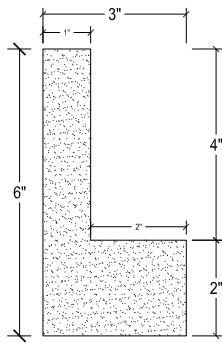

SCALE :3"=1'

SCALE :3"=1'

SCALE :3"=1'

67 Steuben Street
 Brooklyn, NY 11205
 P 718.534.7000
 F 718.534.7040
 www.decocraftusa.com

Design Copyright © Deco Craft USA Inc.2010.All rights reserved

NAME:

PANEL

ITEM#

DC406-382J

MATERIAL:

PLASTER

HEIGHT:

6"

PROJECTION:

3"

FACE:

N/A

REPEAT:

N/A

LENGTH:

96"