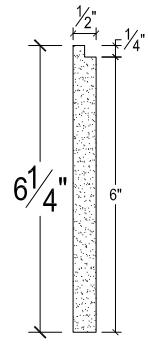

SCALE :3"=1'

SCALE :3"=1'

SCALE :3"=1'

ISOMETRIC

67 Steuben Street
 Brooklyn, NY 11205
 P 718.534.7000
 F 718.534.7040
 www.decocraftusa.com

Design Copyright © Deco Craft USA Inc.2010.All rights reserved

NAME:	PANEL	HEIGHT:	6 1/4"
ITEM#	DC406-382H	PROJECTION:	1/2"
MATERIAL:	PLASTER	FACE:	N/A
		REPEAT:	N/A
		LENGTH:	96"