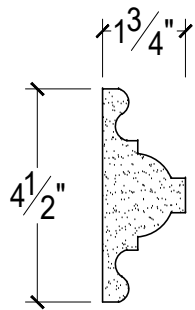

SCALE :3"=1'

SCALE :3"=1'

SCALE :3"=1'

ISOMETRIC

67 Steuben Street
 Brooklyn, NY 11205
 T: 718.534.7000
 F: 718.534.7040
 www.decocraftusa.com

Design Copyright © Decocraft USA Inc. 2010 All rights reserved

NAME:

PANEL

ITEM#

DC404-742

MATERIAL:

PLASTER

HEIGHT:

4 1/2"

PROJECTION:

1 3/4"

FACE:

N/A

REPEAT:

N/A

LENGTH:

96"