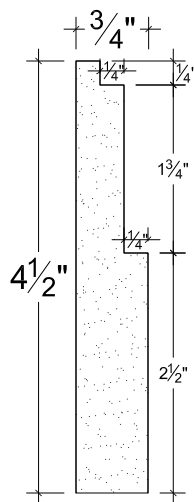

SCALE: 6" = 1'

SCALE: 6" = 1'

SCALE: 6" = 1'

67 Steuben Street
 Brooklyn, NY 11205
 P 718.534.7000
 F 718.534.7040
 www.decocraftusa.com

Design Copyright © Deco Craft USA Inc.2010.All rights reserved

NAME:	PANEL	HEIGHT:	4 1/2"
ITEM#	DC404-182B	PROJECTION:	3/4"
MATERIAL:	PLASTER	FACE:	N/A
		REPEAT:	N/A
		LENGTH:	96"