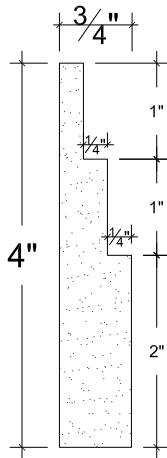

SCALE: 6" = 1'

SCALE: 6" = 1'

SCALE: 6" = 1'

67 Steuben Street
 Brooklyn, NY 11205
 P 718.534.7000
 F 718.534.7040
 www.decocraftusa.com

Design Copyright © Deco Craft USA Inc.2010.All rights reserved

NAME:

PANEL

ITEM#

DC404-182

MATERIAL:

PLASTER

HEIGHT:

4"

PROJECTION:

3/4"

FACE:

N/A

REPEAT:

N/A

LENGTH:

96"