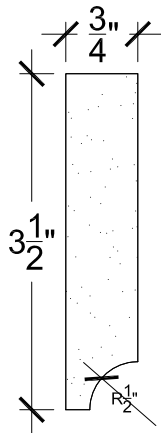

SCALE: 6" = 1'

SCALE: 6" = 1'

SCALE: 6" = 1'

67 Steuben Street
 Brooklyn, NY 11205
 P 718.534.7000
 F 718.534.7040
 www.decocraftusa.com

Design Copyright © Deco Craft USA Inc.2010.All rights reserved

NAME:

PANEL

ITEM#

DC403-276F

MATERIAL:

PLASTER

HEIGHT:

3 1/2"

PROJECTION:

3/4"

FACE:

N/A

REPEAT:

N/A

LENGTH:

96"