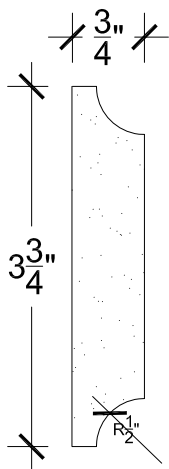

SCALE: 6" - 1"

SCALE: 6" - 1"

SCALE: 6" - 1"

67 Steuben Street
 Brooklyn, NY 11205
 P 718.534.7000
 F 718.534.7040
 www.decocraftusa.com

Design Copyright © Deco Craft USA Inc. 2010. All rights reserved

NAME:

PANEL

ITEM#

DC403-276E

MATERIAL:

PLASTER

HEIGHT:

3 3/4"

PROJECTION:

3/4"

FACE:

N/A

REPEAT:

N/A

LENGTH:

96"