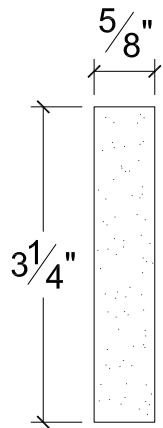

SCALE :2"=1'

SCALE :2"=1'

SCALE :2"=1'

ISOMETRIC

67 Steuben Street
 Brooklyn, NY 11205
 P 718.534.7000
 F 718.534.7040
 www.decocraftusa.com

Design Copyright © Deco Craft USA Inc.2010.All rights reserved

NAME:

PANEL

ITEM#

DC403-165J

MATERIAL:

PLASTER

HEIGHT:

3 1/4"

PROJECTION:

5/8"

FACE:

N/A

REPEAT:

N/A

LENGTH:

96"