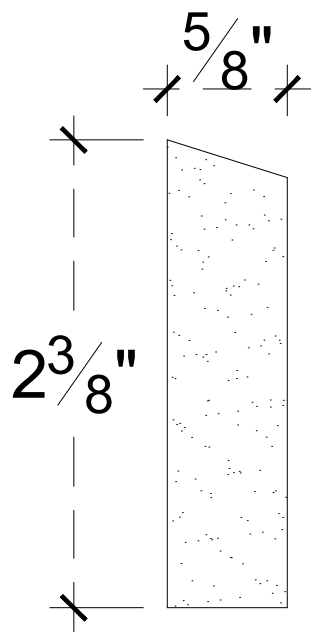

SCALE: 1:1

SCALE: 1:1

SCALE: 1:1

67 Steuben Street
 Brooklyn, NY 11205
 P 718.534.7000
 F 718.534.7040
 www.decocraftusa.com

Design Copyright © Deco Craft USA Inc.2010.All rights reserved

NAME:

PANEL

ITEM#

DC402-165F

MATERIAL:

PLASTER

HEIGHT:

2 3/8"

PROJECTION:

5/8"

FACE:

N/A

REPEAT:

N/A

LENGTH:

96"