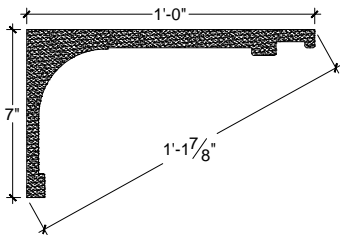

SCALE: 1 1/2" = 1'

SCALE: 1 1/2" = 1'

SCALE: 1 1/2" = 1'

ISOMETRIC

67 Steuben Street  
 Brooklyn, NY 11205  
 P 718.534.7000  
 F 718.534.7040  
 www.decocraftusa.com

Design Copyright © Deco Craft USA Inc.2010.All rights reserved

NAME:

**CROWN**

ITEM#

**DC507-815**

MATERIAL:

**PLASTER**

HEIGHT:  
7"

PROJECTION:  
12"

FACE:  
13 7/8"

REPEAT:  
1 1/4"

LENGTH:  
96"