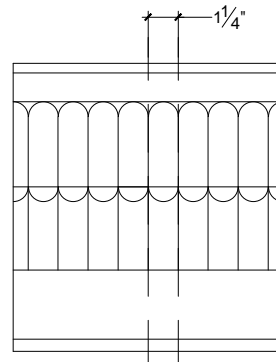

SCALE: 1 1/2" = 1'

SCALE: 1 1/2" = 1'

SCALE: 1 1/2" = 1'

ISOMETRIC

67 Steuben Street  
 Brooklyn, NY 11205  
 P 718.534.7000  
 F 718.534.7040  
 www.decocraftusa.com

Design Copyright © Deco Craft USA Inc.2010.All rights reserved

NAME:

**CROWN**

ITEM#

**DC507-815**

MATERIAL:

**PLASTER**

HEIGHT:  
7"

PROJECTION:  
12"

FACE:  
13 7/8"

REPEAT:  
1 1/4"

LENGTH:  
96"