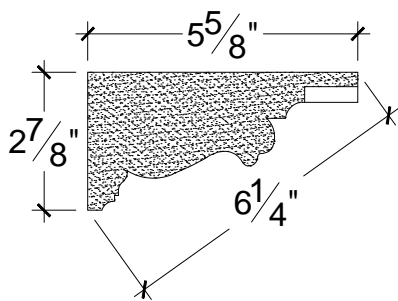

SCALE: 3" = 1'

SCALE: 3" = 1'

SCALE: 3" = 1'

ISOMETRIC

67 Steuben Street  
 Brooklyn, NY 11205  
 P 718.534.7000  
 F 718.534.7040  
 www.decocraftusa.com

Design Copyright © Deco Craft USA Inc.2010.All rights reserved

NAME:

**CROWN**

ITEM#

**DC505-821**

MATERIAL:

**PLASTER**

HEIGHT:

2 7/8"

PROJECTION:

5 5/8"

FACE:

6 1/4"

REPEAT:

2 3/4"

LENGTH:

96"