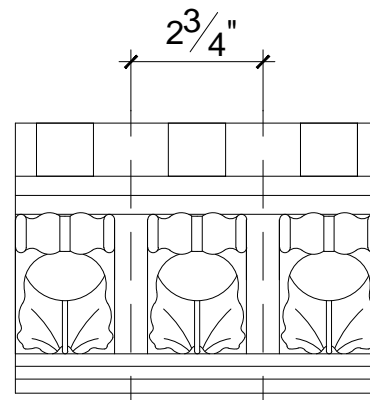

SCALE: 3" = 1'

SCALE: 3" = 1'

SCALE: 3" = 1'

ISOMETRIC

67 Steuben Street  
 Brooklyn, NY 11205  
 P 718.534.7000  
 F 718.534.7040  
 www.decocraftusa.com

Design Copyright © Deco Craft USA Inc.2010.All rights reserved

NAME:

**CROWN**

ITEM#

**DC505-821**

MATERIAL:

**PLASTER**

HEIGHT:

2 7/8"

PROJECTION:

5 5/8"

FACE:

6 1/4"

REPEAT:

2 3/4"

LENGTH:

96"