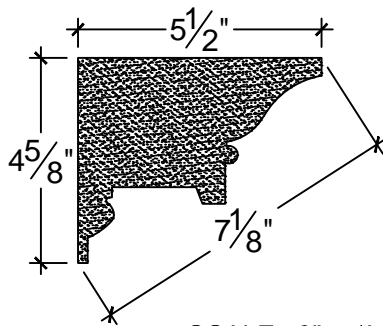

SCALE: 3" = 1'

SCALE: 3" = 1'

ISOMETRIC

67 Steuben Street
 Brooklyn, NY 11205
 P 718.534.7000
 F 718.534.7040
 www.decocraftusa.com

Design Copyright © Deco Craft USA Inc. 2010. All rights reserved

NAME:

CROWN

ITEM#

DC504-329

MATERIAL:

PLASTER

HEIGHT:

4 5/8"

PROJECTION:

5 1/2"

FACE:

7 1/8"

REPEAT:

LENGTH:
