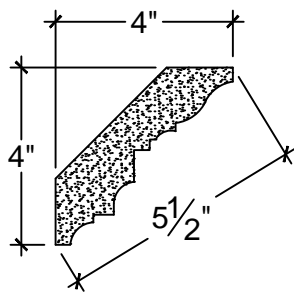

SCALE: 3" = 1'

SCALE: 3" = 1'

SCALE: 3" = 1'

ISOMETRIC

67 Steuben Street
 Brooklyn, NY 11205
 P 718.534.7000
 F 718.534.7040
 www.decocraftusa.com

Design Copyright © Deco Craft USA Inc.2010.All rights reserved

NAME:

CROWN

ITEM#

DC503-775

MATERIAL:

PLASTER

HEIGHT:

4"

PROJECTION:

4"

FACE:

5 1/2"

REPEAT:

1 1/4"

LENGTH:

96"