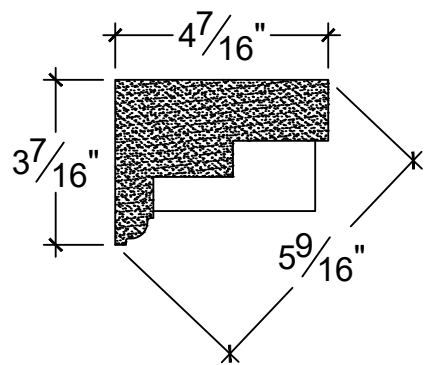

SCALE: 3" = 1'

SCALE: 3" = 1'

SCALE: 3" = 1'

ISOMETRIC

67 Steuben Street  
 Brooklyn, NY 11205  
 P 718.534.7000  
 F 718.534.7040  
 www.decocraftusa.com

Design Copyright © Deco Craft USA Inc.2010.All rights reserved

NAME:

**CROWN**

ITEM#

**DC503-712**

MATERIAL:

**PLASTER**

HEIGHT:

3 7/16"

PROJECTION:

4 7/16"

FACE:

5 9/16"

REPEAT:

5 1/2"

LENGTH:

93 1/2"