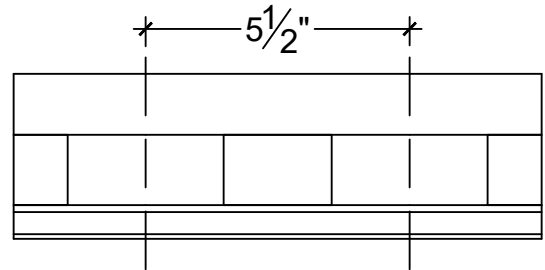

SCALE: 3" = 1'

SCALE: 3" = 1'

SCALE: 3" = 1'

ISOMETRIC

67 Steuben Street  
 Brooklyn, NY 11205  
 P 718.534.7000  
 F 718.534.7040  
 www.decocraftusa.com

Design Copyright © Deco Craft USA Inc.2010.All rights reserved

NAME:

**CROWN**

ITEM#

**DC503-712**

MATERIAL:

**PLASTER**

HEIGHT:

3 7/16"

PROJECTION:

4 7/16"

FACE:

5 9/16"

REPEAT:

5 1/2"

LENGTH:

93 1/2"