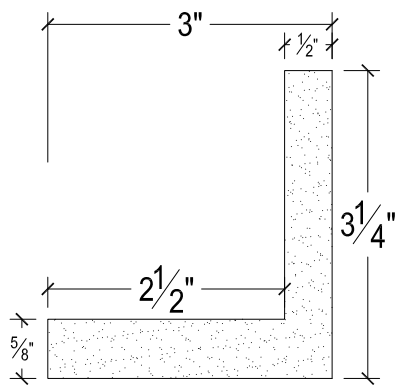

SCALE :2"=1'

SCALE :2"=1'

SCALE :2"=1'

ISOMETRIC

67 Steuben Street  
 Brooklyn, NY 11205  
 T: 718.534.7000  
 F: 718.534.7040  
 www.decocraftusa.com

Design Copyright © Decocraft USA Inc. 2010 All rights reserved

NAME:

COVE LIGHTING

ITEM#

DC503-284J

MATERIAL:

PLASTER

HEIGHT:

3 1/4"

PROJECTION:

3"

FACE:

N/A

REPEAT:

N/A

LENGTH:

96"