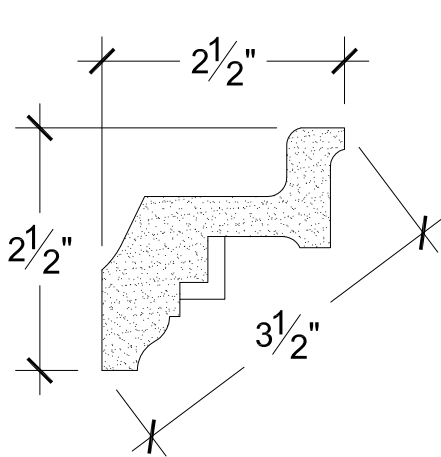

SCALE: 6" = 1'

SCALE: 6" = 1'

SCALE: 6" = 1'

ISOMETRIC

67 Steuben Street
 Brooklyn, NY 11205
 P 718.534.7000
 F 718.534.7040
 www.decocraftusa.com

Design Copyright © Deco Craft USA Inc. 2010. All rights reserved

NAME:

CROWN

ITEM#

DC502-777

MATERIAL:

PLASTER

HEIGHT:

2 1/2"

PROJECTION:

2 1/2"

FACE:

3 1/2"

REPEAT:

3/4"

LENGTH:

96"