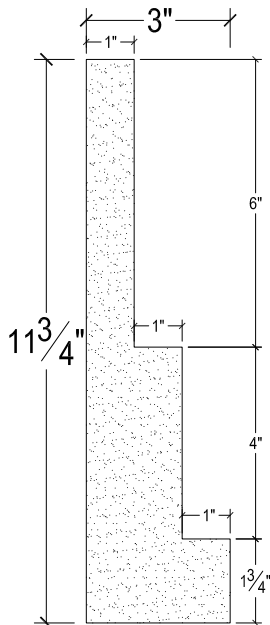

SCALE :3"=1'

SCALE :3"=1'

ISOMETRIC

67 Steuben Street
 Brooklyn, NY 11205
 P 718.534.7000
 F 718.534.7040
 www.decocraftusa.com

Design Copyright © Deco Craft USA Inc.2010.All rights reserved

NAME:

PANEL

ITEM#

DC411-182C

MATERIAL:

PLASTER

HEIGHT:

11 3/4"

PROJECTION:

3"

FACE:

N/A

REPEAT:

N/A

LENGTH:

96"