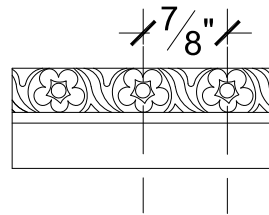

SCALE: 6" = 1'

SCALE: 6" = 1'

SCALE: 6" = 1'

67 Steuben Street
 Brooklyn, NY 11205
 P 718.534.7000
 F 718.534.7040
 www.decocraftusa.com

Design Copyright © Deco Craft USA Inc.2010.All rights reserved

NAME:

PANEL

ITEM#

DC401-405

MATERIAL:

PLASTER

HEIGHT:

1"

PROJECTION:

7/8"

FACE:

1 5/16"

REPEAT:

7/8"

LENGTH:
